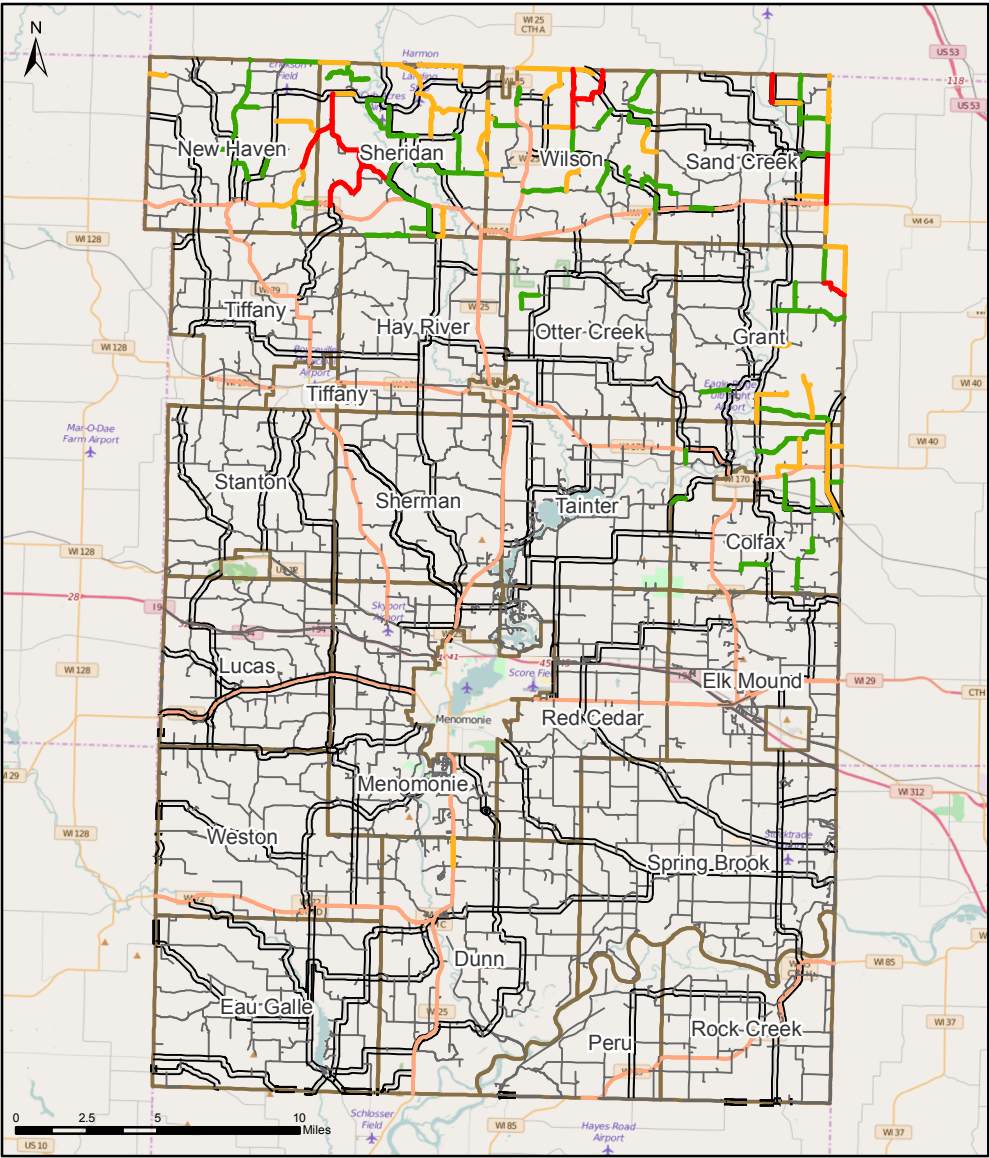

# Wild Chervil (*Anthriscus sylvestris*) in Dunn County

Dunn County

Sheridan Township

**Legend**

**Plant Density**

- █ >25%
- █ 5-25%
- █ <5%

**Road Type**

- State Highway
- Town Road
- County Road

This map was created using the EDDMapS mobile data collection application GLEDN. Points were entered with both the mobile application and highlighting physical road maps by hand. Data was collected over the course of one week via pairs in a vehicle. Wild Chervil is an invasive plant currently of high concern in Dunn County as well as surrounding Barron and Chippewa counties. The purpose of this map is for use in controlled spraying along infected roadways by both the County Highways Department and affected townships.