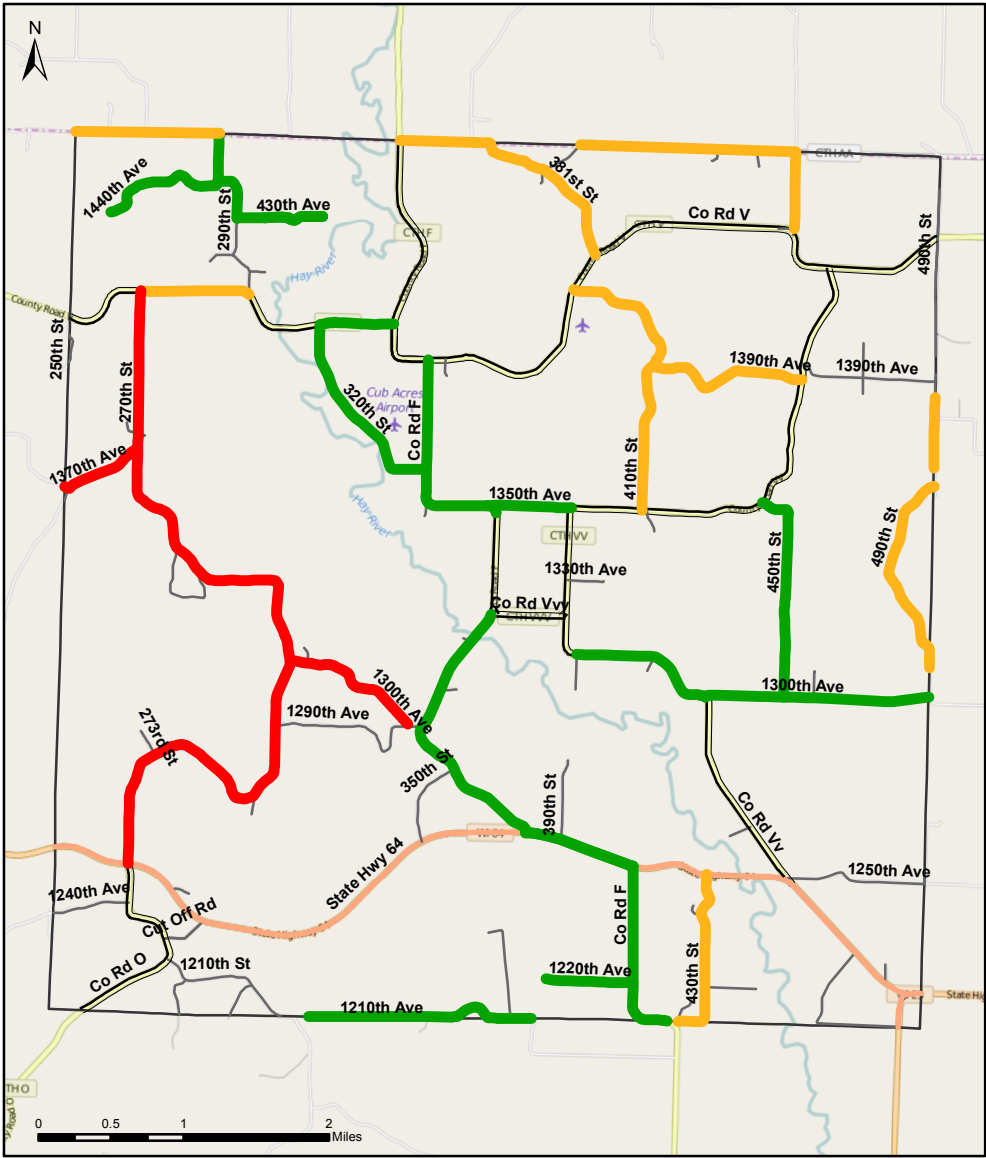

# Wild Chervil (*Anthriscus sylvestris*) in Dunn County

Dunn County

Sheridan Township

**Legend**

**Plant Density**

- █ >25%
- █ 5-25%
- █ <5%

**Road Type**

- State Highway
- Town Road
- County Road

This map was created using the EDDMapS mobile data collection application GLEDN. Points were entered with both the mobile application and highlighting physical road maps by hand. Data was collected over the course of one week via pairs in a vehicle. Wild Chervil is an invasive plant currently of high concern in Dunn County as well as surrounding Barron and Chippewa counties. The purpose of this map is for use in controlled spraying along infected roadways by both the County Highways Department and affected townships.